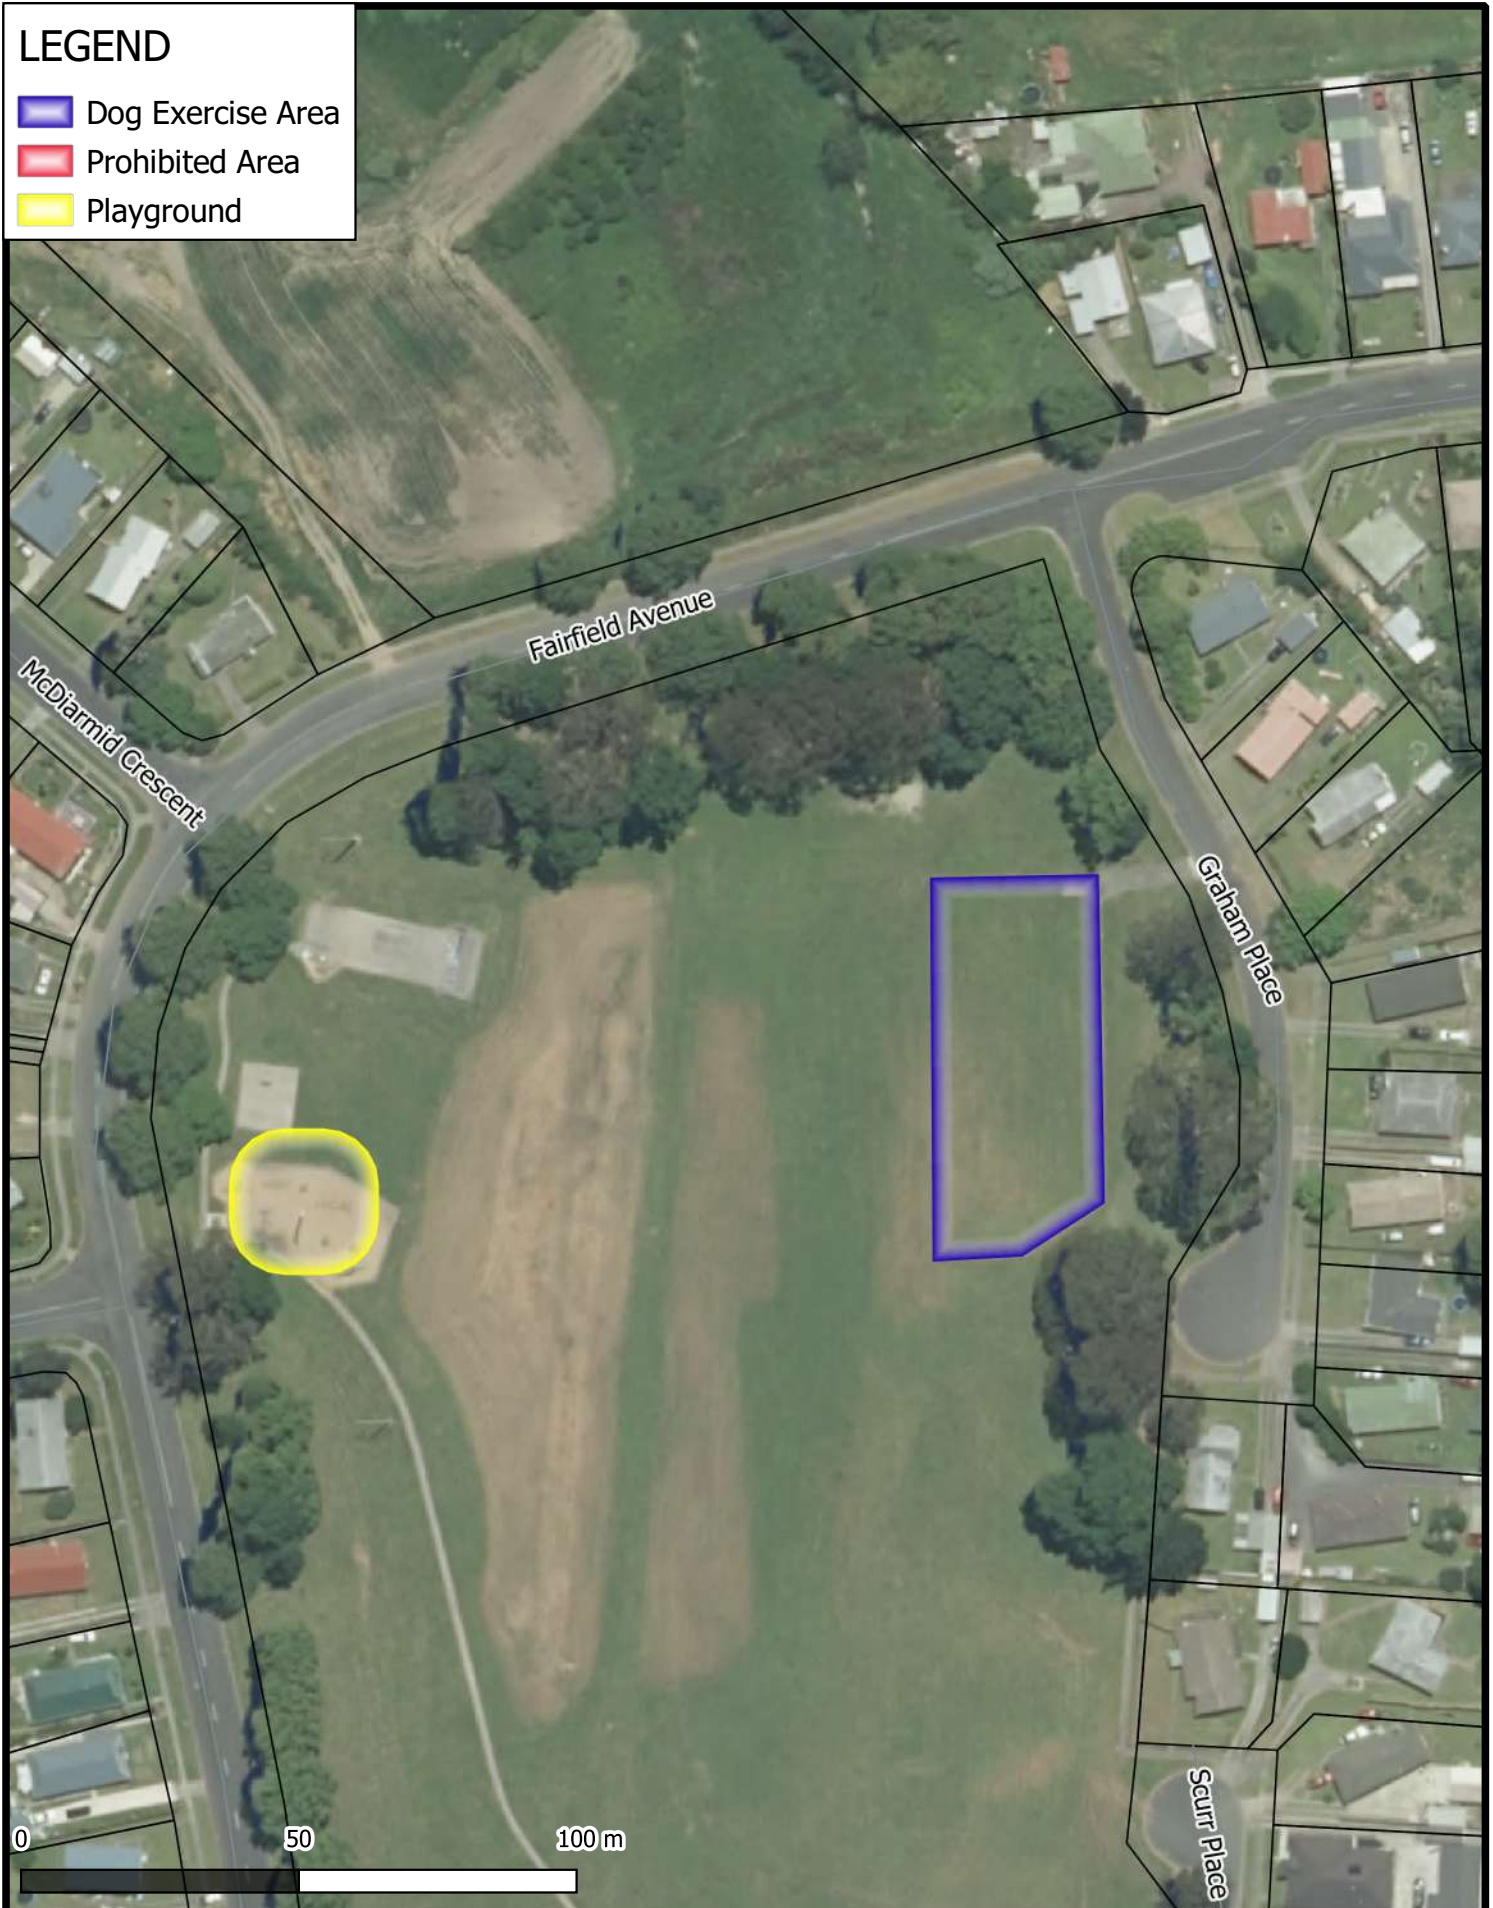

LEGEND

- Dog Exercise Area
- Prohibited Area
- Playground

Note: Dogs are prohibited on playground, sports field surfaces and skateparks. In other public places, dogs must be on a lead.

Dog Control Bylaw 2022

Cnr Fairfield Avenue/Graham Place, Huntly
Map 8

GIS Department
Created By: ADMIN
Created For: TOAKE001
Date Created: 2022-03-24
Projection: NZTM GD2000
Ref: ME29974

Copyright © Waikato District Council. Waikato Regional Aerial Photography Service (WRAPS) 2017 & Recon 2021. Cadastre sourced from LINZ under CCBY 4.0.